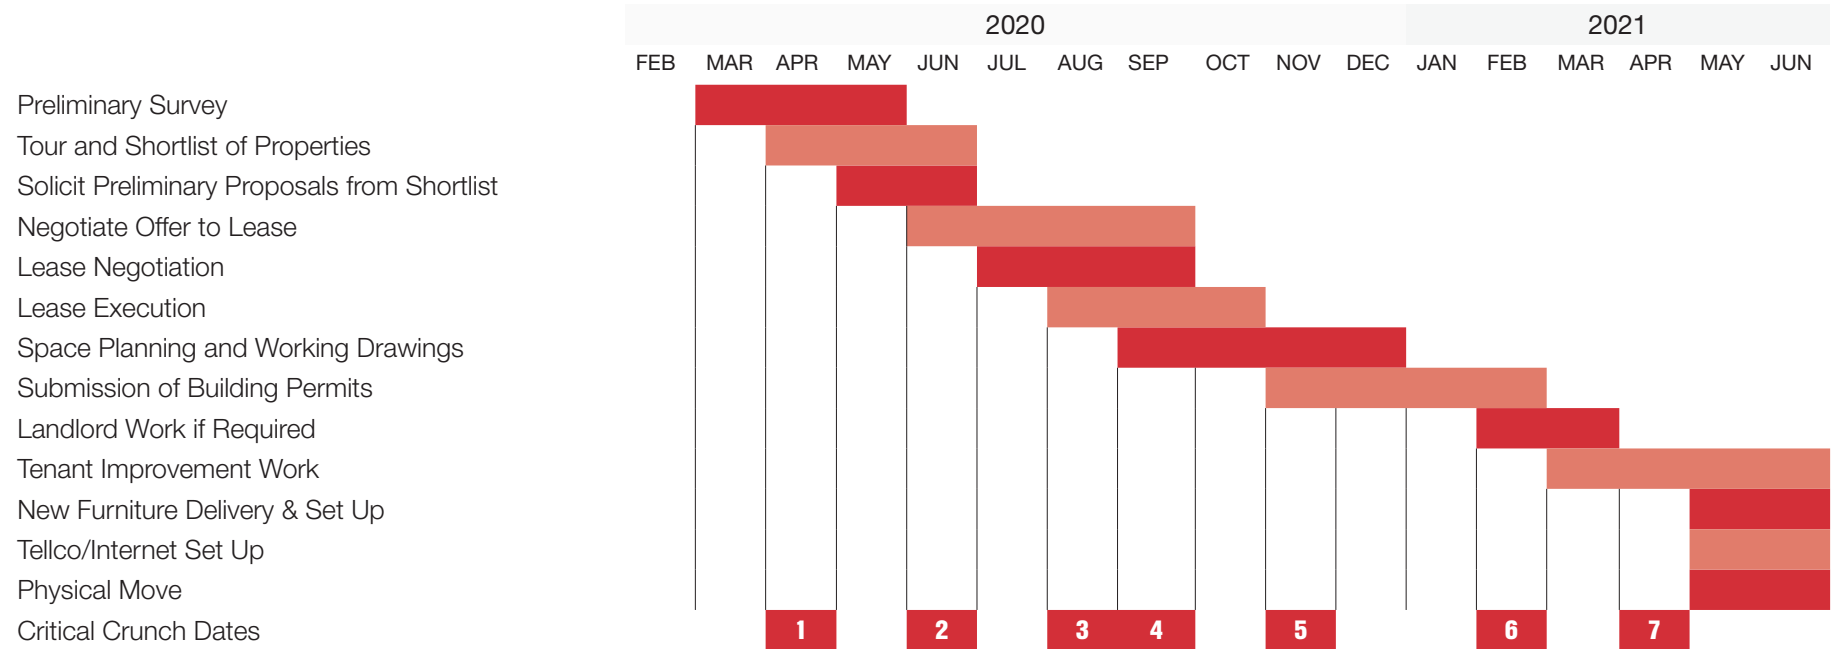

# Leasing Timeline

## Critical Crunch Dates

- 1** 4/31/2020 Firm commitment to finalize deal on preferred space.
- 2** 6/31/2020 Offer to lease finalized
- 3** 8/28/2020 Lease finalized
- 4** 9/15/2020 Working drawings commenced
- 5** 11/31/2020 Full permitt application submitted
- 6** 2/15/2021 Begin construction
- 7** 4/31/2021 Moved